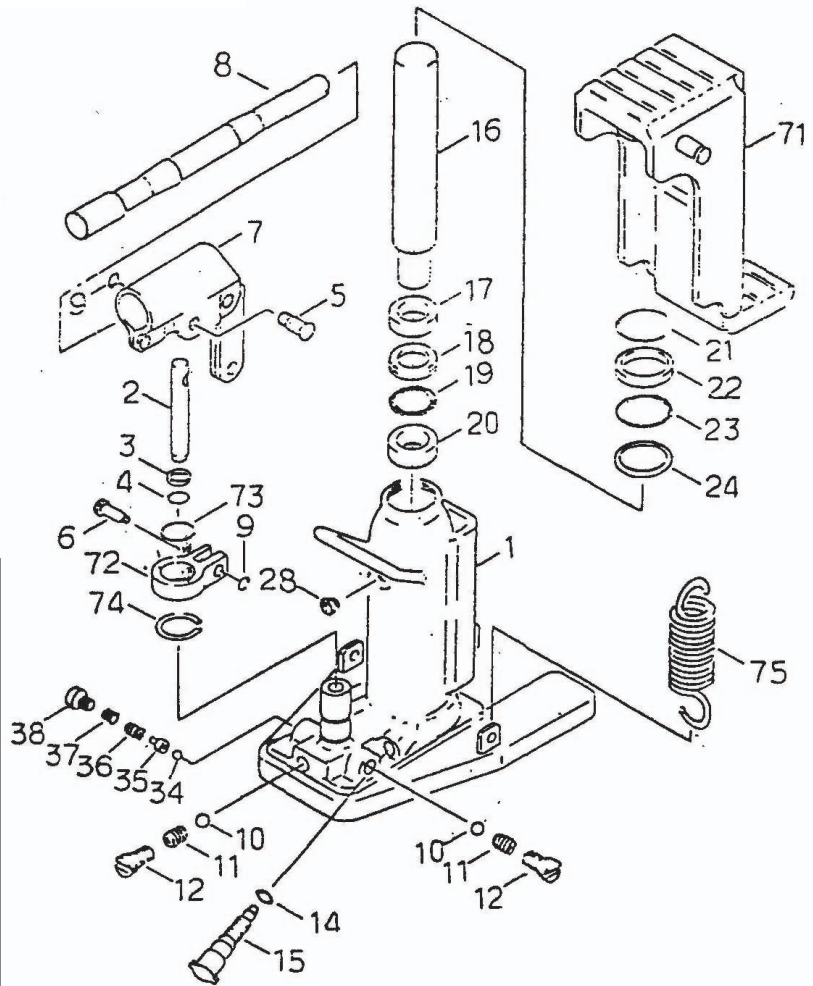

TJH10 (12004) HYDRAULIC TOE JACK REPAIR PART SHEET

PART SHEET #: 54164
REV. B
07/06

Number	Parts Description	Order Number
		TJH10
1	Hydraulic Oil 1 Quart	18131
2	Pump Plunger	6069176
3	Pump Backup Ring	*
4	Pump Packing	*
5	Pump Plunger Pin	6069110
6	Pump Stay Pin	6069602
7	Handle Socket	6069603
8	Handle	6069112
9	Snap Ring	6069113
10	Valve Ball	6069009
11	Valve Spring	6069046
12	Valve Plug	6069047
14	Release Packing	*
15	Release Assembly	6069012
16	Ram	6069605
17	Ram Packing Sheet	*
18	Ram Backup Ring	*
19	Ram Packing	6069117
20	Ram Guide Ring	6069609
21	Snap Ring	6069119
22	Stuffing Ring	6069611
23	Cylinder Packing	*
24	Stopper Ring	6069122
28	Oil Plug	*
29	Horizontal Pin	6069125
30	Vertical Pin	6069612
31	Ram Spring	6069106
32	Ram Spring Stopper	6069107
34	Safety Valve Ball	6069613
35	Safety Valve Ball Sheet	6069614
36	Safety Valve Spring	6069615
37	Safety Valve Adj. Screw	6069616
38	Safety Valve Plug	6069617
71	Hanger	6069623
72	Pump Base	6069619
73	Pump Base Stopper A	6069620
74	Pump Base Stopper B	6069621
75	Return Spring	6069622
	Packing Kit (* = Contents)	6068922