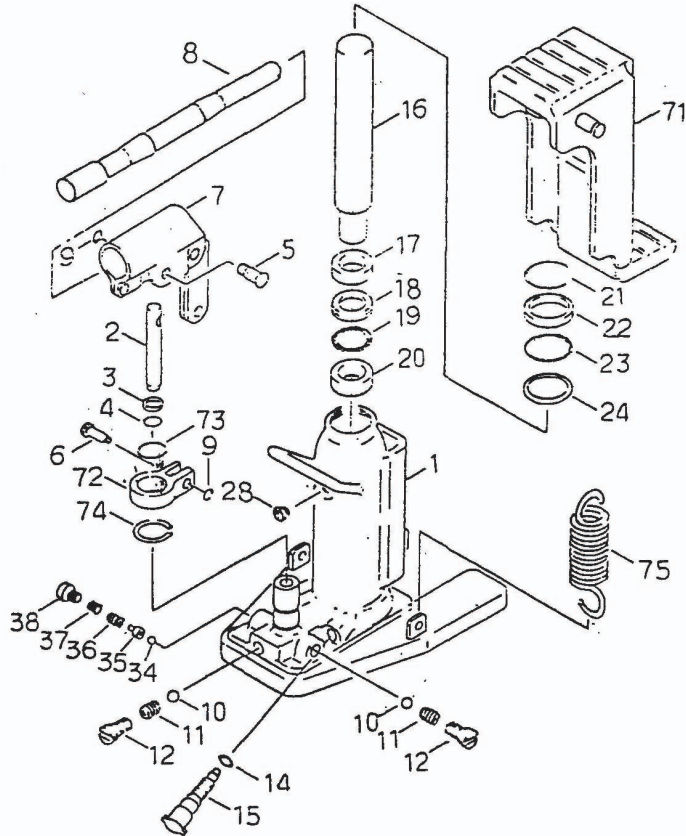

**TJH5 (12003)
HYDRAULIC TOE JACK
REPAIR PART SHEET**

PART SHEET #: 54164
REV. B
07/06

Number	Parts Description	Order Number TJH5
1	Hydraulic Oil 1 Quart	18131
2	Pump Plunger	6069173
3	Pump Backup Ring	*
4	Pump Packing	*
5	Pump Plunger Pin	6069060
6	Pump Stay Pin	6069601
7	Handle Socket	6069062
8	Handle	6069063
9	Snap Ring	6069064
10	Valve Ball	6069009
11	Valve Spring	6069046
12	Valve Plug	6069047
14	Release Packing	*
15	Release Assembly	6069012
16	Ram	6069604
17	Ram Packing Sheet	*
18	Ram Backup Ring	*
19	Ram Packing	6069080
20	Ram Guide Ring	6069608
21	Snap Ring	6069082
22	Stuffing Ring	6069610
23	Cylinder Packing	*
24	Stopper Ring	6069085
28	Oil Plug	*
29	Horizontal Pin	----
30	Vertical Pin	----
31	Ram Spring	----
32	Ram Spring Stopper	----
34	Safety Valve Ball	6069613
35	Safety Valve Ball Sheet	6069614
36	Safety Valve Spring	6069615
37	Safety Valve Adj. Screw	6069616
38	Safety Valve Plug	6069617
71	Hanger	6069618
72	Pump Base	6069619
73	Pump Base Stopper A	6069620
74	Pump Base Stopper B	6069621
75	Return Spring	6069622
	Packing Kit (* = Contents)	6068912