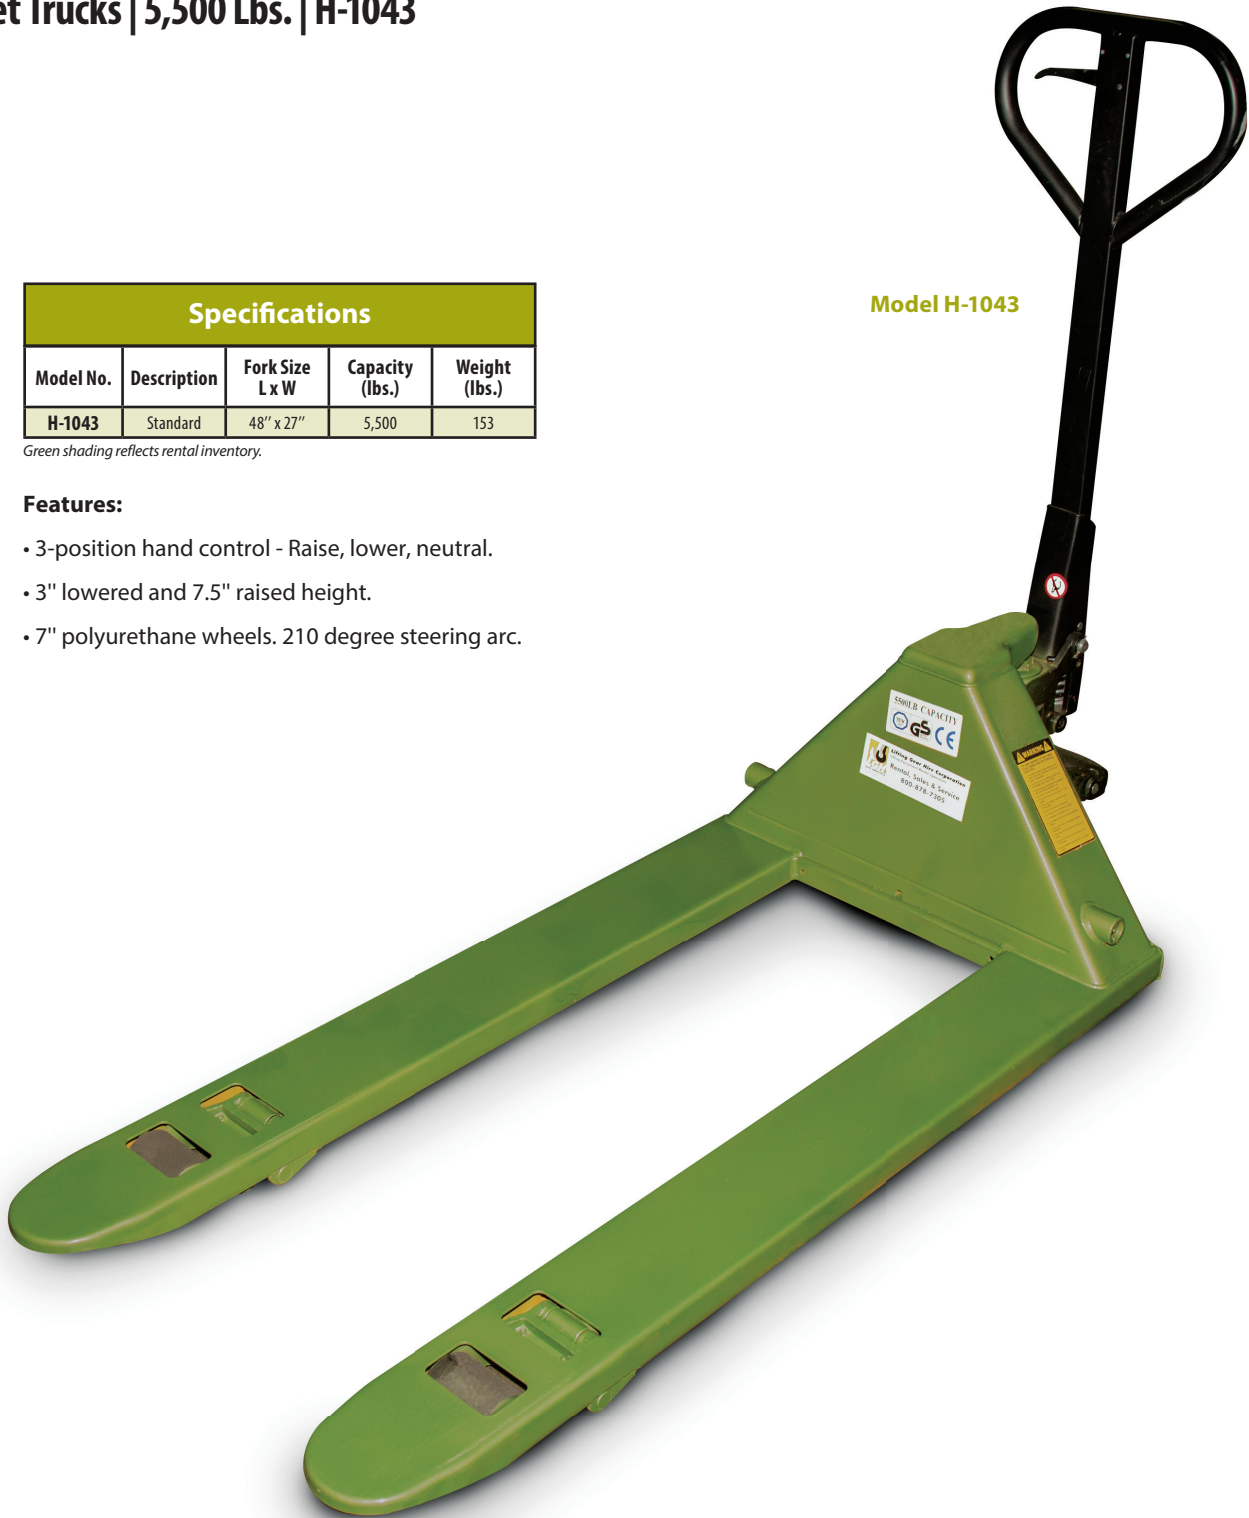

THE LIFTING EXPERTS

(800) 878-7305

www.RentLGH.com

Rentals@RentLGH.com

Pallet Trucks | 5,500 Lbs. | H-1043

Specifications				
Model No.	Description	Fork Size L x W	Capacity (lbs.)	Weight (lbs.)
H-1043	Standard	48" x 27"	5,500	153

Green shading reflects rental inventory.

Features:

- 3-position hand control - Raise, lower, neutral.
- 3" lowered and 7.5" raised height.
- 7" polyurethane wheels. 210 degree steering arc.

Model H-1043

ULINE