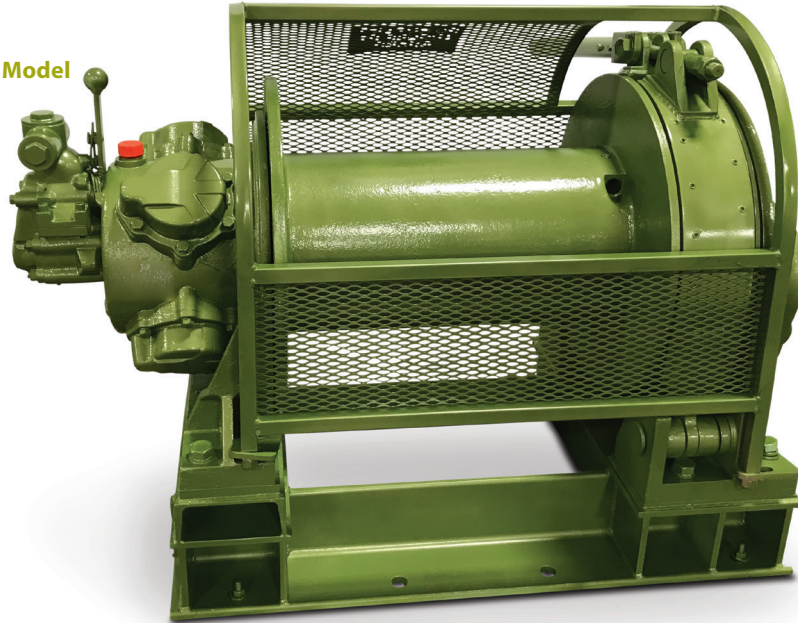

THE LIFTING EXPERTS

(800) 878-7305 www.RentLGH.com Rentals@RentLGH.com

Air Winches | 11,000 lbs. | MP-W5036LACMB | Long Drum with Manual Brake

11,000 lbs. Model

Specifications

Motor Series	Drum	Motor Output (hp)	Capacity (lbs.)	Line Speed at Capacity (ft / min.)	Cable Capacity (ft)	Weight w/o Rope Manual Brake (lbs)	Weight w/o Rope Auto Bra (lbs)	Average Air Consumption (cfm)
MP-W5036	Long	16.0	11,000	36	7/8 x 750 3/4 x 1000	1,890	1,923	318

Note: Figures are shown with supplied air pressure at 90 psi. Capacities rated at half drum. Green shading reflects rental inventory.