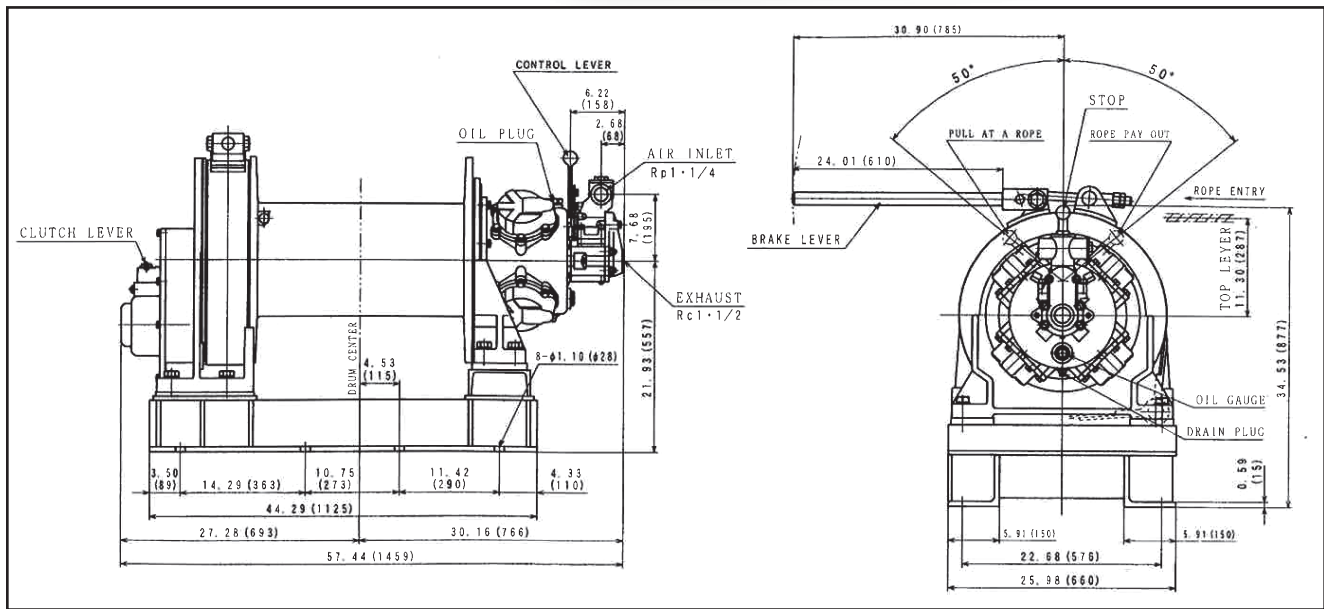

THE LIFTING EXPERTS

(800) 878-7305 www.RentLGH.com Rentals@RentLGH.com

Air Winches | 11,000 lbs. | MP-W5036LACMB | Long Drum with Manual Brake

11,000 lbs. Model

Specifications

Motor Series	Drum	Motor Output (hp)	Capacity (lbs.)	Line Speed at Capacity (ft / min.)	Cable Capacity (ft)	Weight w/o Rope Manual Brake (lbs)	Weight w/o Rope Auto Bra (lbs)	Average Air Consumption (cfm)
MP-W5036	Long	16.0	11,000	36	7/8 x 750 3/4 x 1000	1,890	1,923	318

Note: Figures are shown with supplied air pressure at 90 psi. Capacities rated at half drum. Green shading reflects rental inventory.