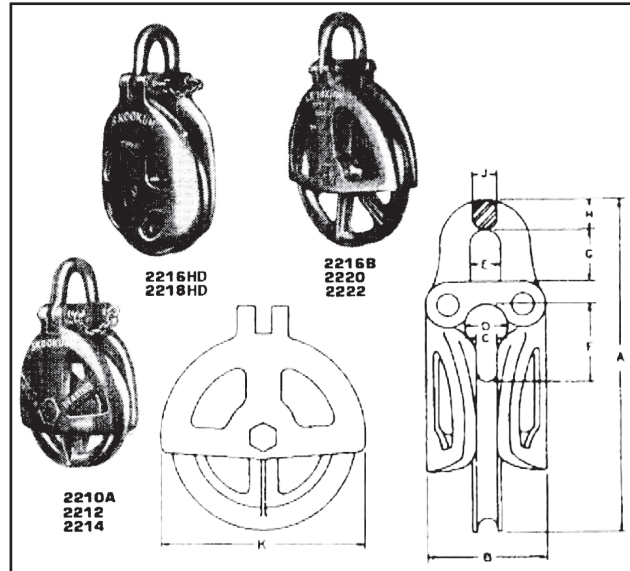

Sheave Blocks | 60 Ton Triple Sheave (Shackle Top) | 25 & 150 Ton Single Sheave (Shackle Top)

20 Ton Double Sheave Block

25 Ton Heavy Duty Block

60 Ton Sheave Block

150 Ton Sheave Block

Specifications

Make	Sheave	Model	Sheave Dia. (in)	Weight (lbs)	Wire Rope Range (in)
20 Ton Double Sheave Block					
Skookum	Double Shackle	2MN-BB-LS-B5	14	250	1
25 Ton Heavy Duty Block					
Skookum	Single Shackle	2216B	16	150	1 1/8 - 1 1/4
60 Ton Sheave Block					
Skookum	Triple Shackle	-	20	650	1 1/4