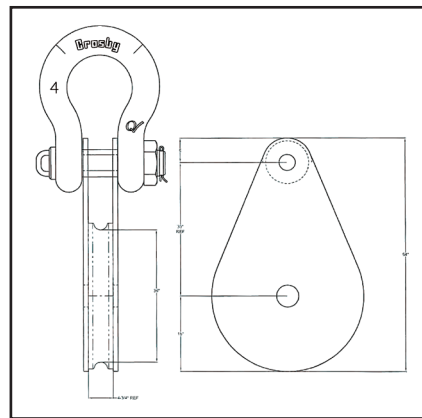

Sheave Blocks | 60 Ton Triple Sheave (Shackle Top) | 25 & 150 Ton Single Sheave (Shackle Top)

20 Ton Double Sheave Block

25 Ton Heavy Duty Block

60 Ton Sheave Block

150 Ton Sheave Block

Specifications

Make	Sheave	Model	Sheave Dia. (in)	Weight (lbs)	Wire Rope Range (in)
20 Ton Double Sheave Block					
Skookum	Double Shackle	2MN-BB-LS-B5	14	250	1
25 Ton Heavy Duty Block					
Skookum	Single Shackle	2216B	16	150	1 1/8 - 1 1/4
60 Ton Sheave Block					
Skookum	Triple Shackle	-	20	650	1 1/4