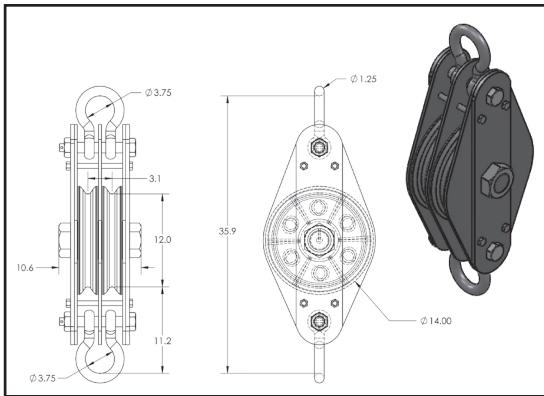

Sheave Blocks | 60 Ton Triple Sheave (Shackle Top) | 25 & 150 Ton Single Sheave (Shackle Top)

20 Ton Double Sheave Block

25 Ton Heavy Duty Block

60 Ton Sheave Block

150 Ton Sheave Block

Specifications

Make	Sheave	Model	Sheave Dia. (in)	Weight (lbs)	Wire Rope Range (in)
20 Ton Double Sheave Block					
Skookum	Double Shackle	2MN-BB-LS-B5	14	250	1
25 Ton Heavy Duty Block					
Skookum	Single Shackle	2216B	16	150	1 1/8 - 1 1/4
60 Ton Sheave Block					
Skookum	Triple Shackle	-	20	650	1 1/4