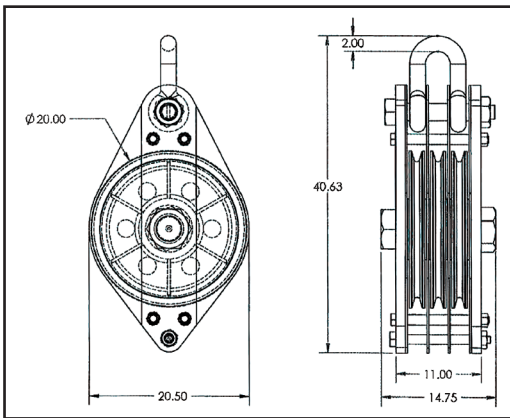

Sheave Blocks | 60 Ton Triple Sheave (Shackle Top) | 25 & 150 Ton Single Sheave (Shackle Top)

20 Ton Double Sheave Block

25 Ton Heavy Duty Block

60 Ton Sheave Block

150 Ton Sheave Block

Specifications

Make	Sheave	Model	Sheave Dia. (in)	Weight (lbs)	Wire Rope Range (in)
20 Ton Double Sheave Block					
Skookum	Double Shackle	2MN-BB-LS-B5	14	250	1
25 Ton Heavy Duty Block					
Skookum	Single Shackle	2216B	16	150	1 1/8 - 1 1/4
60 Ton Sheave Block					
Skookum	Triple Shackle	-	20	650	1 1/4