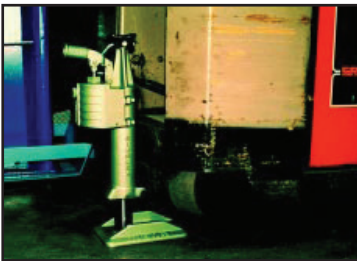

## Hydraulic Jacks | 5 – 10 Ton | TJH Series | Hydraulic Toe Jacks

**Model TJH5**

Heavy equipment movers have long realized the benefits of Simplex toe jacks. Truly a universal tool, hydraulic toe jacks can do a wide variety of jobs faster & safer than standard jacks. With toe heights starting at 1" and capacities up to 10 tons, Simplex hydraulic toe jacks are the first choice for transformer maintenance, heavy hauling, structural moving, and rigging.