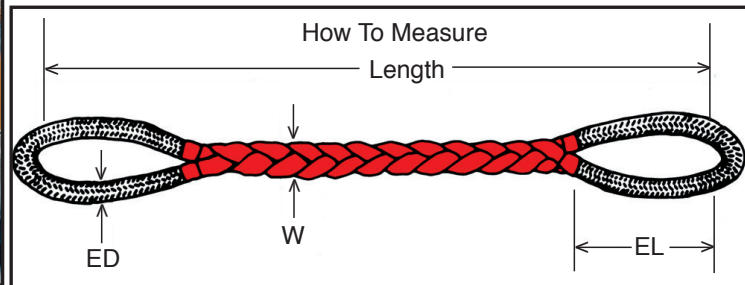

## Roundslings | 6,700 - 229,500 Lbs. (Vertical) | B6E Series | 6-Part Braided

### Specifications

Model	Color	Rated Capacity (lbs.)			Minimum Length (ft.)	Approximate Measurements					
		Vertical	Choker	Basket		Weight (lbs. / ft.)	Standard Eye Length (EL) (in.)	Width at Load (W) (in.)	Thickness at Load (in.)	Eye Dia. (ED) (in.)	Minimum Hardware Dia* (in.)
B6E600	Brown	135,100	108,000	270,200	10 1/2	9.7	30	11	2 3/4	5	3
B6E800	Olive	168,300	134,600	336,600	13	12.0	30	12	4	5 1/4	3 1/2
B6E1000	Black	229,500	183,600	459,000	14 1/2	15.6	31	13 1/2	4 1/2	5 3/4	4

\*This is the smallest recommended connection hardware diameter to be used for a vertical hitch.  
Green shading reflects rental inventory.

Do not exceed rated capacities. Sling capacity decreases as the angle from horizontal decreases. Slings should not be used at angles of less than 30°.