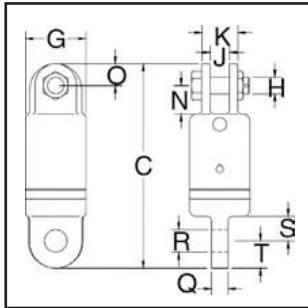

### Specifications

Swivel Number (type)	Model S.C.	Working Load Limit* (metric tons)	Wire Rope Size (in.)	Weight Each (lbs.)
3-S-5	297057	3	1/2	8.50
5-S-2	297226	5	5/8	13.69
5-S-3	297235	5	5/8	13.50
8 1/2-S-2	297422	8 1/2	3/4	26.16
8 1/2-S-3	297431	8 1/2	3/4	24.90
10-S-1	297618	10	7/8	46.75
10-S-2	2976727	10	7/8	45.75
15-S-5	297850	15	1	49.00

## Swivels | 3 - 45 Ton | S.C. Model

**S-2 Jaw & Jaw**

**S-3 Jaw & Eye**

**S-5 Eye & Eye**

- Designed to swivel under load.
- All swivels individually proof tested with certification.
- All hooks furnished with latches assembled.
- All jaws complete with bolts, nuts and cotter pins.
- Pressure lube fitting provided.
- **NOT TO BE USED ON DEMOLITION (WRECKING) BALLS.**
- Other types and capacities up to 600 tons, available to meet your requirements.