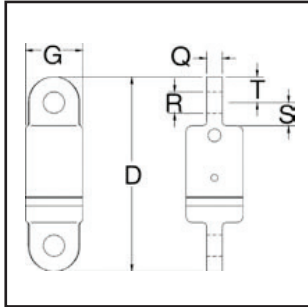

## Swivels | 3 - 45 Ton | S.C. Model

**S-2 Jaw & Jaw**

**S-1 Jaw & Hook**

**S-3 Jaw & Eye**

**S-4 Eye & Jaw**

**S-5 Eye & Eye**

**S-6 Eye & Hook**

### Specifications

Swivel Number (type)	Model S.C.	Working Load Limit* (metric tons)	Wire Rope Size (in.)	Weight Each (lbs.)
3-S-5	297057	3	1/2	8.50
5-S-2	297226	5	5/8	13.69
5-S-3	297235	5	5/8	13.50
8 1/2-S-2	297422	8 1/2	3/4	26.16
8 1/2-S-3	297431	8 1/2	3/4	24.90
10-S-1	297618	10	7/8	46.75
10-S-2	2976727	10	7/8	45.75
15-S-5	297850	15	1	49.00

## Swivels | 3 - 45 Ton | S.C. Model

**S-2 Jaw & Jaw**

**S-3 Jaw & Eye**

**S-5 Eye & Eye**

- Designed to swivel under load.
- All swivels individually proof tested with certification.
- All hooks furnished with latches assembled.
- All jaws complete with bolts, nuts and cotter pins.
- Pressure lube fitting provided.
- **NOT TO BE USED ON DEMOLITION (WRECKING) BALLS.**
- Other types and capacities up to 600 tons, available to meet your requirements.