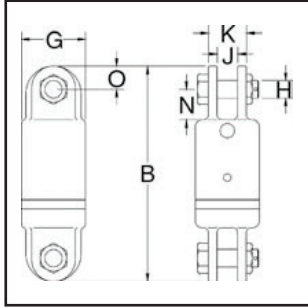

### Specifications

Swivel Number (type)	Model S.C.	Working Load Limit* (metric tons)	Wire Rope Size (in.)	Weight Each (lbs.)
3-S-5	297057	3	1/2	8.50
5-S-2	297226	5	5/8	13.69
5-S-3	297235	5	5/8	13.50
8 1/2-S-2	297422	8 1/2	3/4	26.16
8 1/2-S-3	297431	8 1/2	3/4	24.90
10-S-1	297618	10	7/8	46.75
10-S-2	2976727	10	7/8	45.75
15-S-5	297850	15	1	49.00

## Swivels | 3 - 45 Ton | S.C. Model

**S-2 Jaw & Jaw**

**S-3 Jaw & Eye**

**S-5 Eye & Eye**

- Designed to swivel under load.
- All swivels individually proof tested with certification.
- All hooks furnished with latches assembled.
- All jaws complete with bolts, nuts and cotter pins.
- Pressure lube fitting provided.
- **NOT TO BE USED ON DEMOLITION (WRECKING) BALLS.**
- Other types and capacities up to 600 tons, available to meet your requirements.