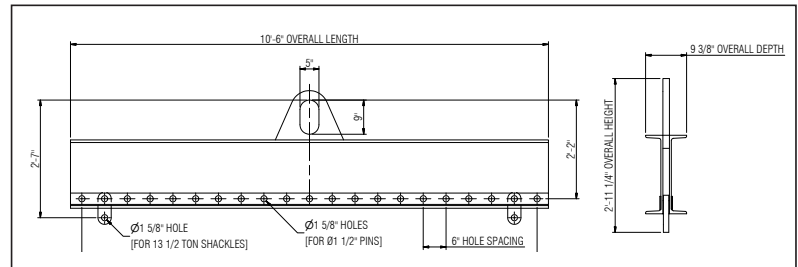

Lifting Beams | 20 Ton | Low Headroom Lifting Beam

A-20Tx8

A-20Tx10

A-20Tx12

A-20Tx16

A-20Tx20

Specifications				
Model	Capacity (ton)	Length	Max Spread	Net Weight (lbs)
A-20Tx8	20	8'6"	8'0"	738
A-20Tx10	20	10'16"	10'0"	1065
A-20Tx12	20	12'6"	12'0"	1210
A-20Tx16	20	16'11"	16'0"	2340
A-20Tx20	20	20'11"	20'0"	2775