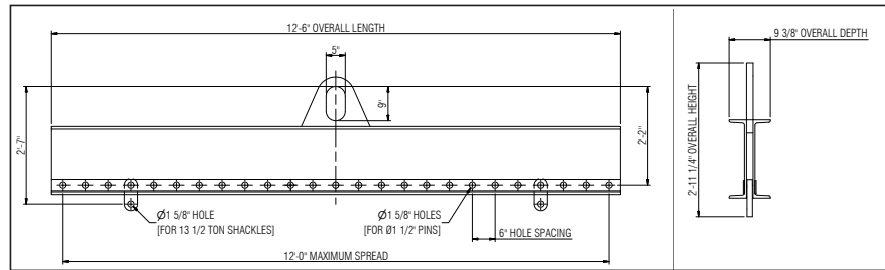

Lifting Beams | 20 Ton | Low Headroom Lifting Beam

A-20Tx8

A-20Tx10

A-20Tx12

A-20Tx16

A-20Tx20

Specifications				
Model	Capacity (ton)	Length	Max Spread	Net Weight (lbs)
A-20Tx8	20	8'6"	8'0"	738
A-20Tx10	20	10'16"	10'0"	1065
A-20Tx12	20	12'6"	12'0"	1210
A-20Tx16	20	16'11"	16'0"	2340
A-20Tx20	20	20'11"	20'0"	2775