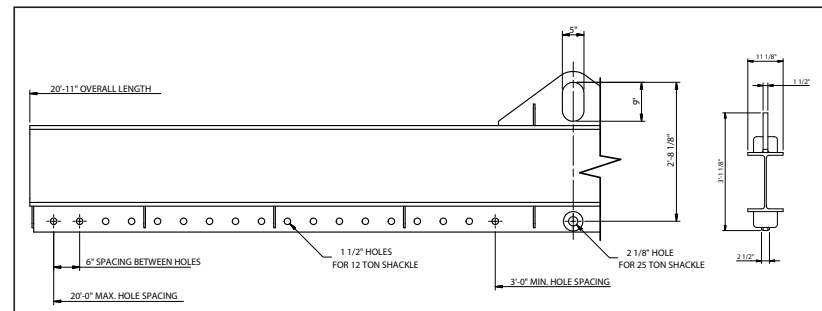

Lifting Beams | 20 Ton | Low Headroom Lifting Beam

A-20Tx8

A-20Tx10

A-20Tx12

A-20Tx16

A-20Tx20

Specifications				
Model	Capacity (ton)	Length	Max Spread	Net Weight (lbs)
A-20Tx8	20	8'6"	8'0"	738
A-20Tx10	20	10'16"	10'0"	1065
A-20Tx12	20	12'6"	12'0"	1210
A-20Tx16	20	16'11"	16'0"	2340
A-20Tx20	20	20'11"	20'0"	2775