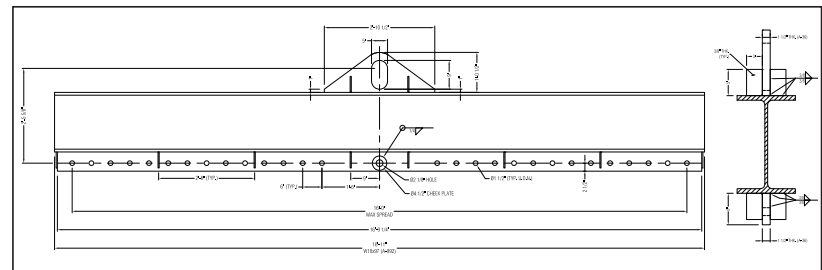

Lifting Beams | 20 Ton | Low Headroom Lifting Beam

A-20Tx8

A-20Tx10

A-20Tx12

A-20Tx16

A-20Tx20

Specifications				
Model	Capacity (ton)	Length	Max Spread	Net Weight (lbs)
A-20Tx8	20	8'6"	8'0"	738
A-20Tx10	20	10'16"	10'0"	1065
A-20Tx12	20	12'6"	12'0"	1210
A-20Tx16	20	16'11"	16'0"	2340
A-20Tx20	20	20'11"	20'0"	2775