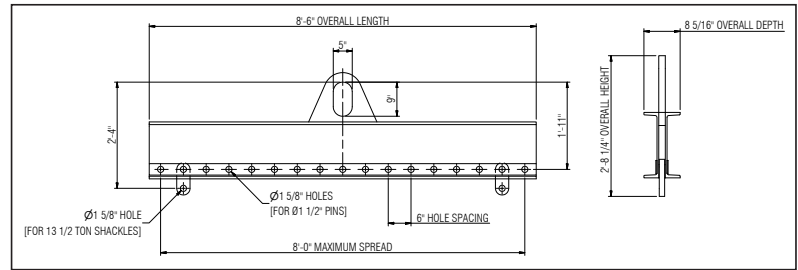

Lifting Beams | 20 Ton | Low Headroom Lifting Beam

A-20Tx8

A-20Tx10

A-20Tx12

A-20Tx16

A-20Tx20

Specifications				
Model	Capacity (ton)	Length	Max Spread	Net Weight (lbs)
A-20Tx8	20	8'6"	8'0"	738
A-20Tx10	20	10'16"	10'0"	1065
A-20Tx12	20	12'6"	12'0"	1210
A-20Tx16	20	16'11"	16'0"	2340
A-20Tx20	20	20'11"	20'0"	2775