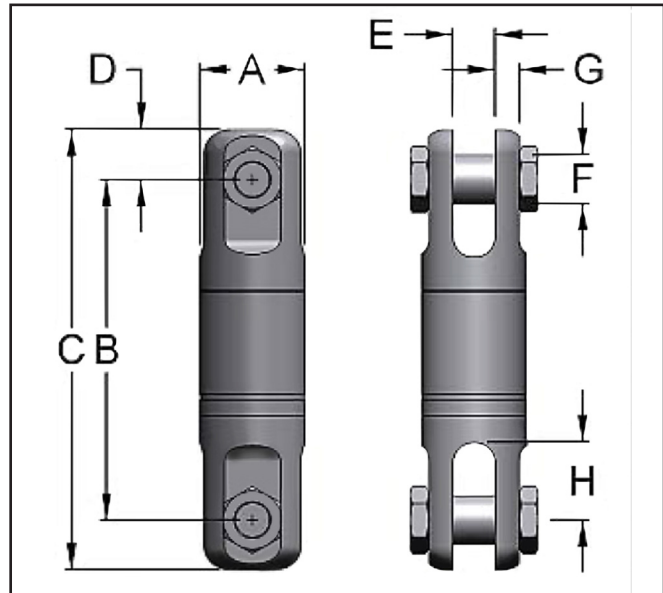

THE LIFTING EXPERTS

(800) 878-7305

www.RentLGH.com

Rentals@RentLGH.com

Swivel | 3 – 8.5 Ton | Eye to Eye | Clevis to Clevis

EYE TO EYE - TYPE 282

CLEVIS TO CLEVIS - TYPE 111

Dimensions										
WLL* (Tons)	Model Numbe	Rope Size	A	B	C	D	E	F	G	Weight (lbs)
Eye To Eye - Type 282 Swivels										
3	3E282	½	2.63	5.5	7.75	1.13	1	1.06	1.3	5

Green shading reflects rental inventory.

Dimensions											
WLL* (Tons)	Model Numbe	Rope Size	A	B	C	D	E	F	G	H	Weight (lbs)
Clevis To ClevisEye - Type 111 Swivels											
8.5	EE-111	¾	2.88	9.63	12.31	1.34	1.56	1.19	0.53	2.09	15.25