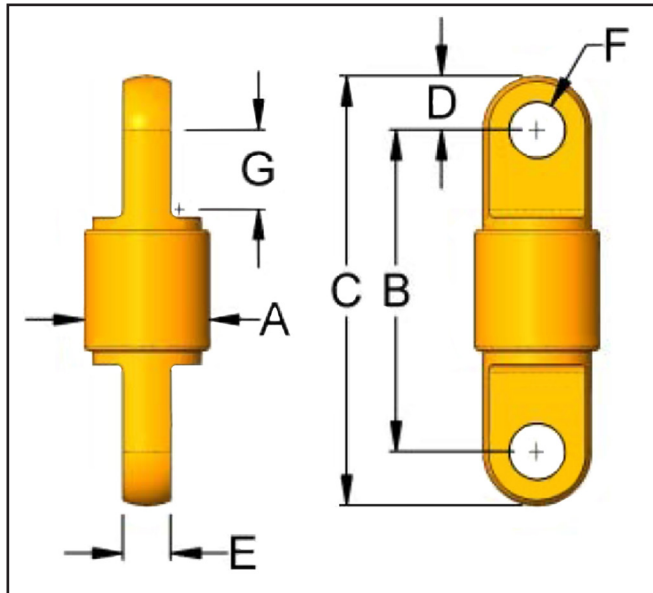

THE LIFTING EXPERTS

(800) 878-7305

www.RentLGH.com

Rentals@RentLGH.com

Swivel | 3 – 8.5 Ton | Eye to Eye | Clevis to Clevis

EYE TO EYE - TYPE 282

CLEVIS TO CLEVIS - TYPE 111

Dimensions										
WLL* (Tons)	Model Numbe	Rope Size	A	B	C	D	E	F	G	Weight (lbs)
Eye To Eye - Type 282 Swivels										
3	3E282	½	2.63	5.5	7.75	1.13	1	1.06	1.3	5

Green shading reflects rental inventory.

Dimensions											
WLL* (Tons)	Model Numbe	Rope Size	A	B	C	D	E	F	G	H	Weight (lbs)
Clevis To ClevisEye - Type 111 Swivels											
8.5	EE-111	¾	2.88	9.63	12.31	1.34	1.56	1.19	0.53	2.09	15.25