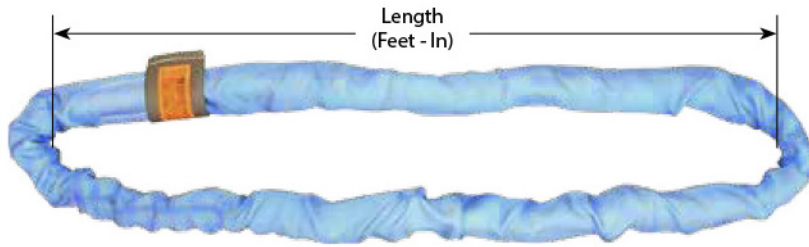

## Roundslings | 40,000 – 103,200 Lbs. (Vertical) | BLR Series

### Model BLR

BLR  
Polyester Roundsling

#### Features:

- Double polyester tubing for better abrasion resistance, and easier inspection
- Orange vinyl tag with clear vinyl cover to protect data
- \* Vinyl tag sewn on a buffer web sleeve that allows the tag to float freely around the sling
- Design factor of 5 to 1
- Made in the USA

Dimensions							
Model	Length	Color	Approx Dia (in)	Weight Per Ft (ft)	Capacities (in)		
					Vertical Hitch	Choke Hitch	Vertical Basket Hitch
BLR10	—	Orange	2.35	2.80	40,000	32,000	80,000
BLR12	—	Olive	3.95	4.60	66,000	52,800	132,000
BLR13	—	Black	4.50	5.60	90,000	72,000	180,000
BLR14	—	Black	5.0	6.00	103,200	82,650	206,400