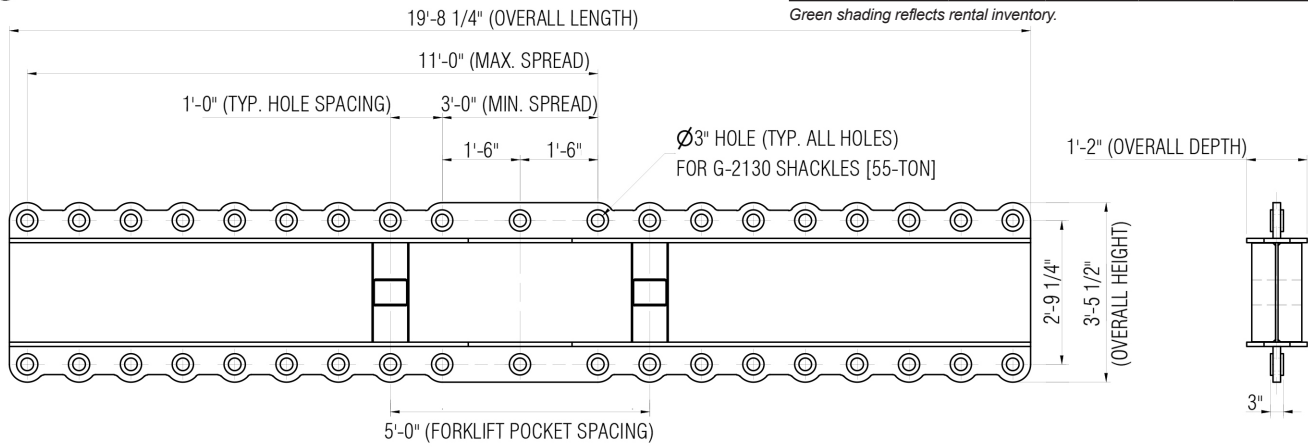

THE LIFTING EXPERTS

(800) 878-7305

www.RentLGH.com

Rentals@RentLGH.com

50 Ton | Model ARS50T-20 and ARS50T-40 | 20' & 40' Low Headroom

Specifications				
Model	Capacity (ton)	Weight of Stand (lbs)	Overall Length (ft)	Weight of Lifter (lbs)
ARS50T-20	50	442	20	4,320

Green shading reflects rental inventory.

Specifications				
Model	Capacity (ton)	Weight of Stand (lbs)	Overall Length (ft)	Weight of Lifter (lbs)
ARS50T-40	50	434	40	9,240

Green shading reflects rental inventory.