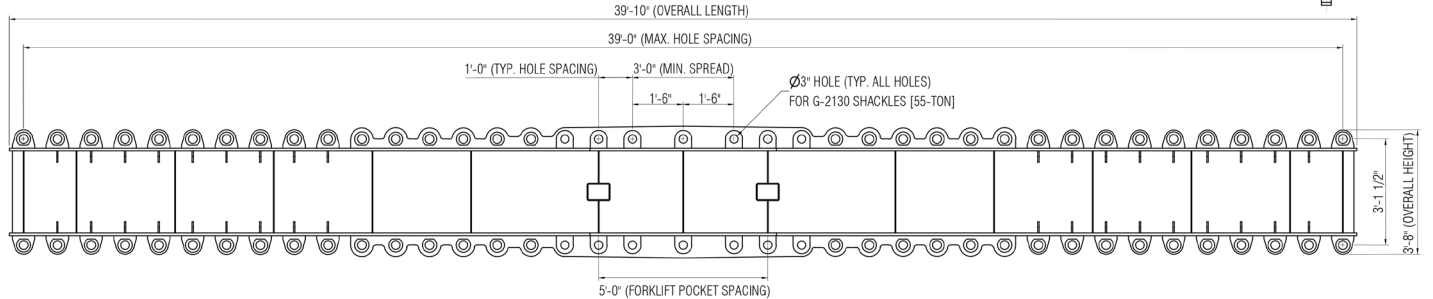

THE LIFTING EXPERTS

(800) 878-7305

www.RentLGH.com

Rentals@RentLGH.com

50 Ton | Model ARS50T-20 and ARS50T-40 | 20' & 40' Low Headroom

Specifications				
Model	Capacity (ton)	Weight of Stand (lbs)	Overall Length (ft)	Weight of Lifter (lbs)
ARS50T-20	50	442	20	4,320

Green shading reflects rental inventory.

Specifications				
Model	Capacity (ton)	Weight of Stand (lbs)	Overall Length (ft)	Weight of Lifter (lbs)
ARS50T-40	50	434	40	9,240

Green shading reflects rental inventory.