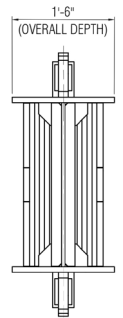

THE LIFTING EXPERTS

(800) 878-7305

www.RentLGH.com

Rentals@RentLGH.com

50 Ton | Model ARS50T-20 and ARS50T-40 | 20' & 40' Low Headroom

Specifications				
Model	Capacity (ton)	Weight of Stand (lbs)	Overall Length (ft)	Weight of Lifter (lbs)
ARS50T-20	50	442	20	4,320

Green shading reflects rental inventory.

Specifications				
Model	Capacity (ton)	Weight of Stand (lbs)	Overall Length (ft)	Weight of Lifter (lbs)
ARS50T-40	50	434	40	9,240

Green shading reflects rental inventory.