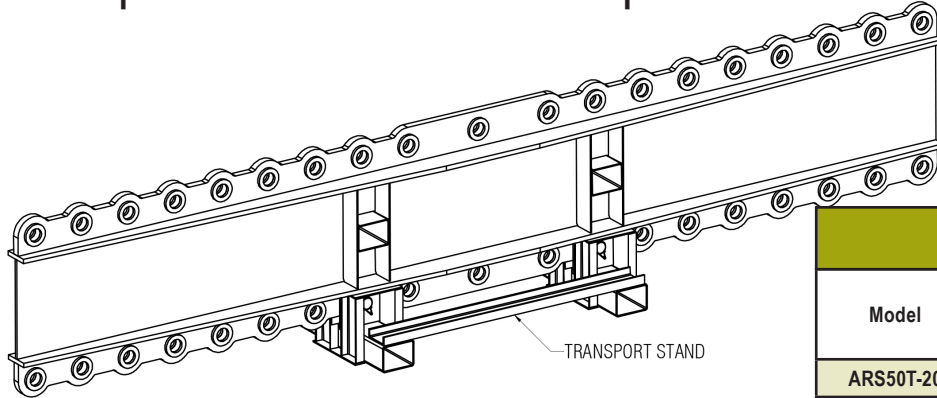

THE LIFTING EXPERTS

(800) 878-7305

www.RentLGH.com

Rentals@RentLGH.com

50 Ton | Model ARS50T-20 and ARS50T-40 | 20' & 40' Low Headroom

Specifications				
Model	Capacity (ton)	Weight of Stand (lbs)	Overall Length (ft)	Weight of Lifter (lbs)
ARS50T-20	50	442	20	4,320

Green shading reflects rental inventory.

Specifications				
Model	Capacity (ton)	Weight of Stand (lbs)	Overall Length (ft)	Weight of Lifter (lbs)
ARS50T-40	50	434	40	9,240

Green shading reflects rental inventory.