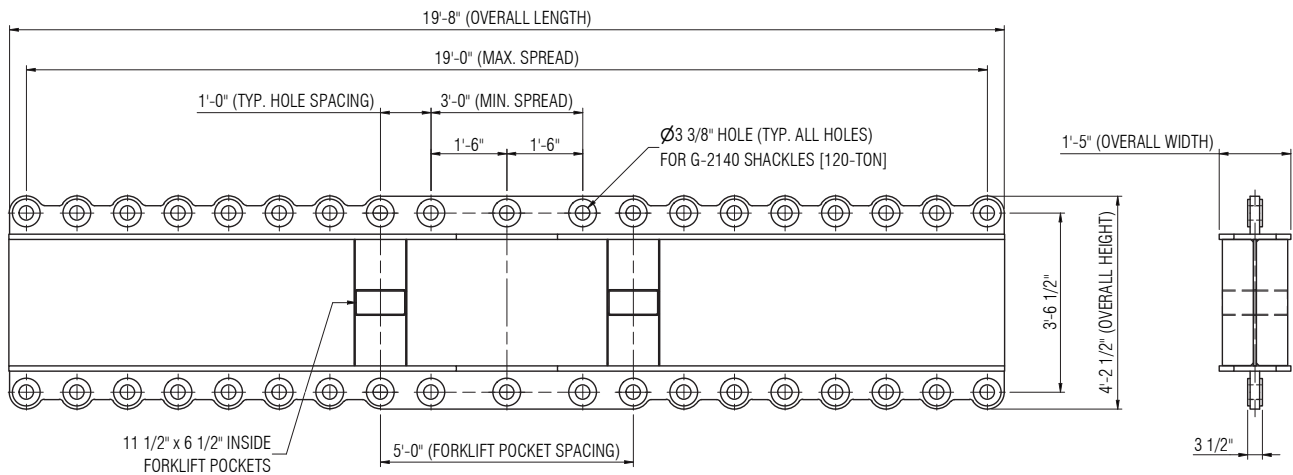

THE LIFTING EXPERTS

(800) 878-7305 www.RentLGH.com Rentals@RentLGH.com

Lifting Beam | 100 Ton | Model ARS110T-20 | 20' Low Headroom

Specifications				
Model	Capacity (ton)	Weight of Stand (lbs)	Overall Length	Weight of Lifter (lbs)
ARS110T-20	100	410	19'8"	6,655