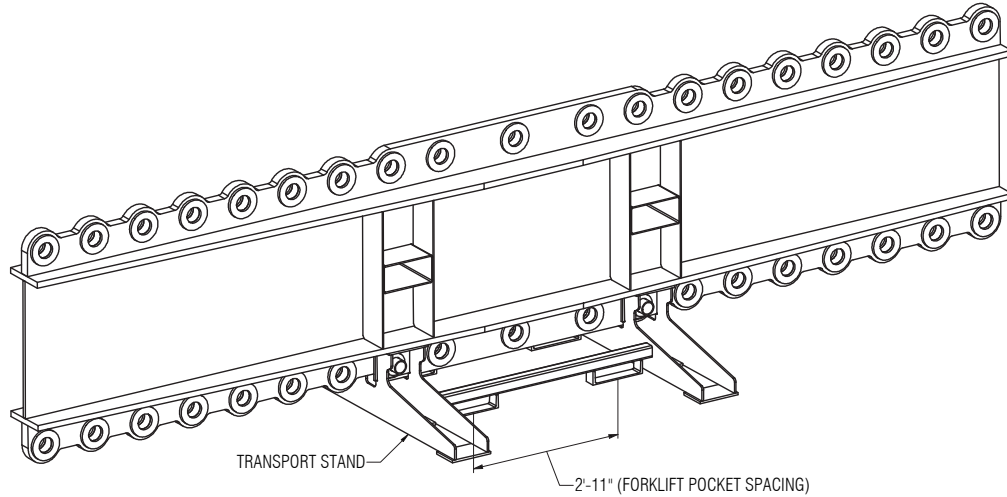

THE LIFTING EXPERTS

(800) 878-7305 www.RentLGH.com Rentals@RentLGH.com

Lifting Beam | 100 Ton | Model ARS110T-20 | 20' Low Headroom

Specifications				
Model	Capacity (ton)	Weight of Stand (lbs)	Overall Length	Weight of Lifter (lbs)
ARS110T-20	100	410	19'8"	6,655