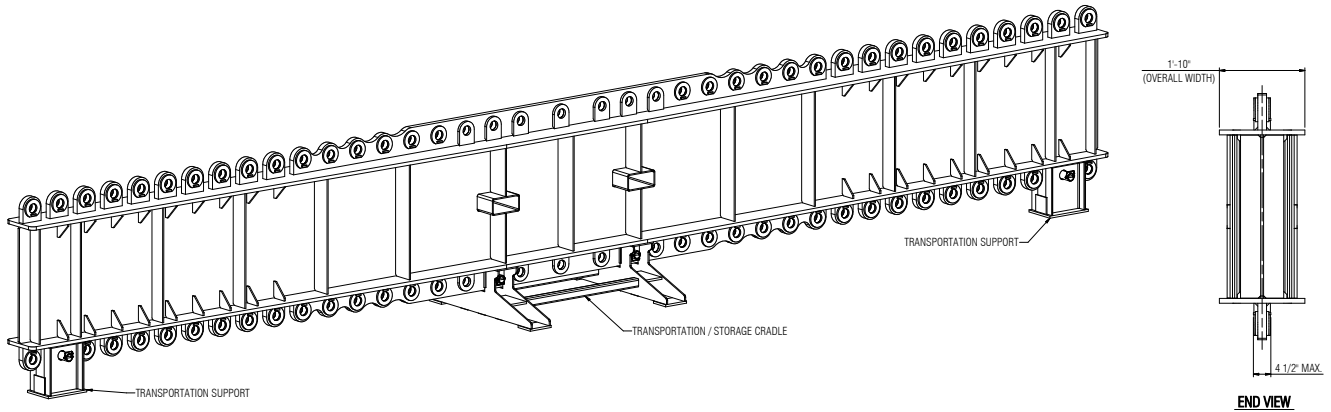

THE LIFTING EXPERTS

(800) 878-7305 www.RentLGH.com Rentals@RentLGH.com

Lifting Beam | 100 Ton | Model ARS110T-40 | 40' Low Headroom

Specifications				
Model	Capacity (ton)	Weight of Stand (lbs)	Overall Length (ft)	Weight of Lifter (lbs)
ARS110T-40	100	675	40	17,276

Green shading reflects rental inventory.