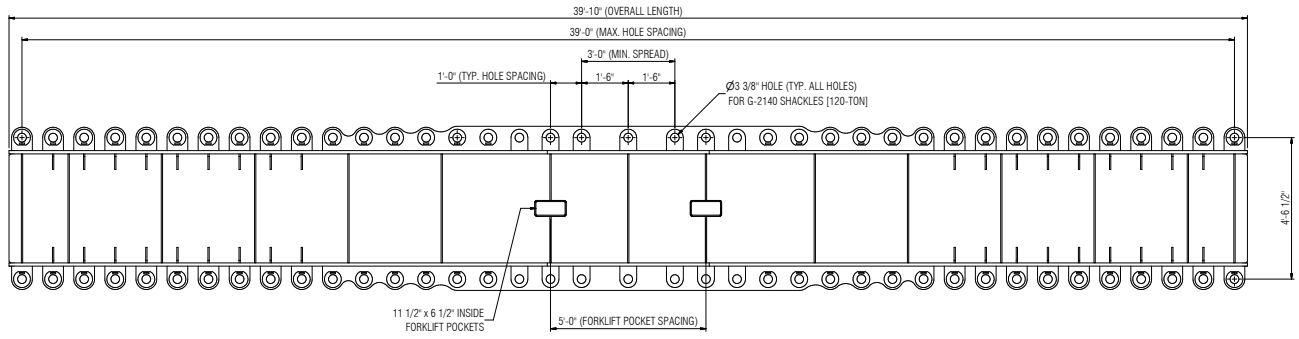

THE LIFTING EXPERTS

(800) 878-7305 www.RentLGH.com Rentals@RentLGH.com

Lifting Beam | 100 Ton | Model ARS110T-40 | 40' Low Headroom

Specifications				
Model	Capacity (ton)	Weight of Stand (lbs)	Overall Length (ft)	Weight of Lifter (lbs)
ARS110T-40	100	675	40	17,276